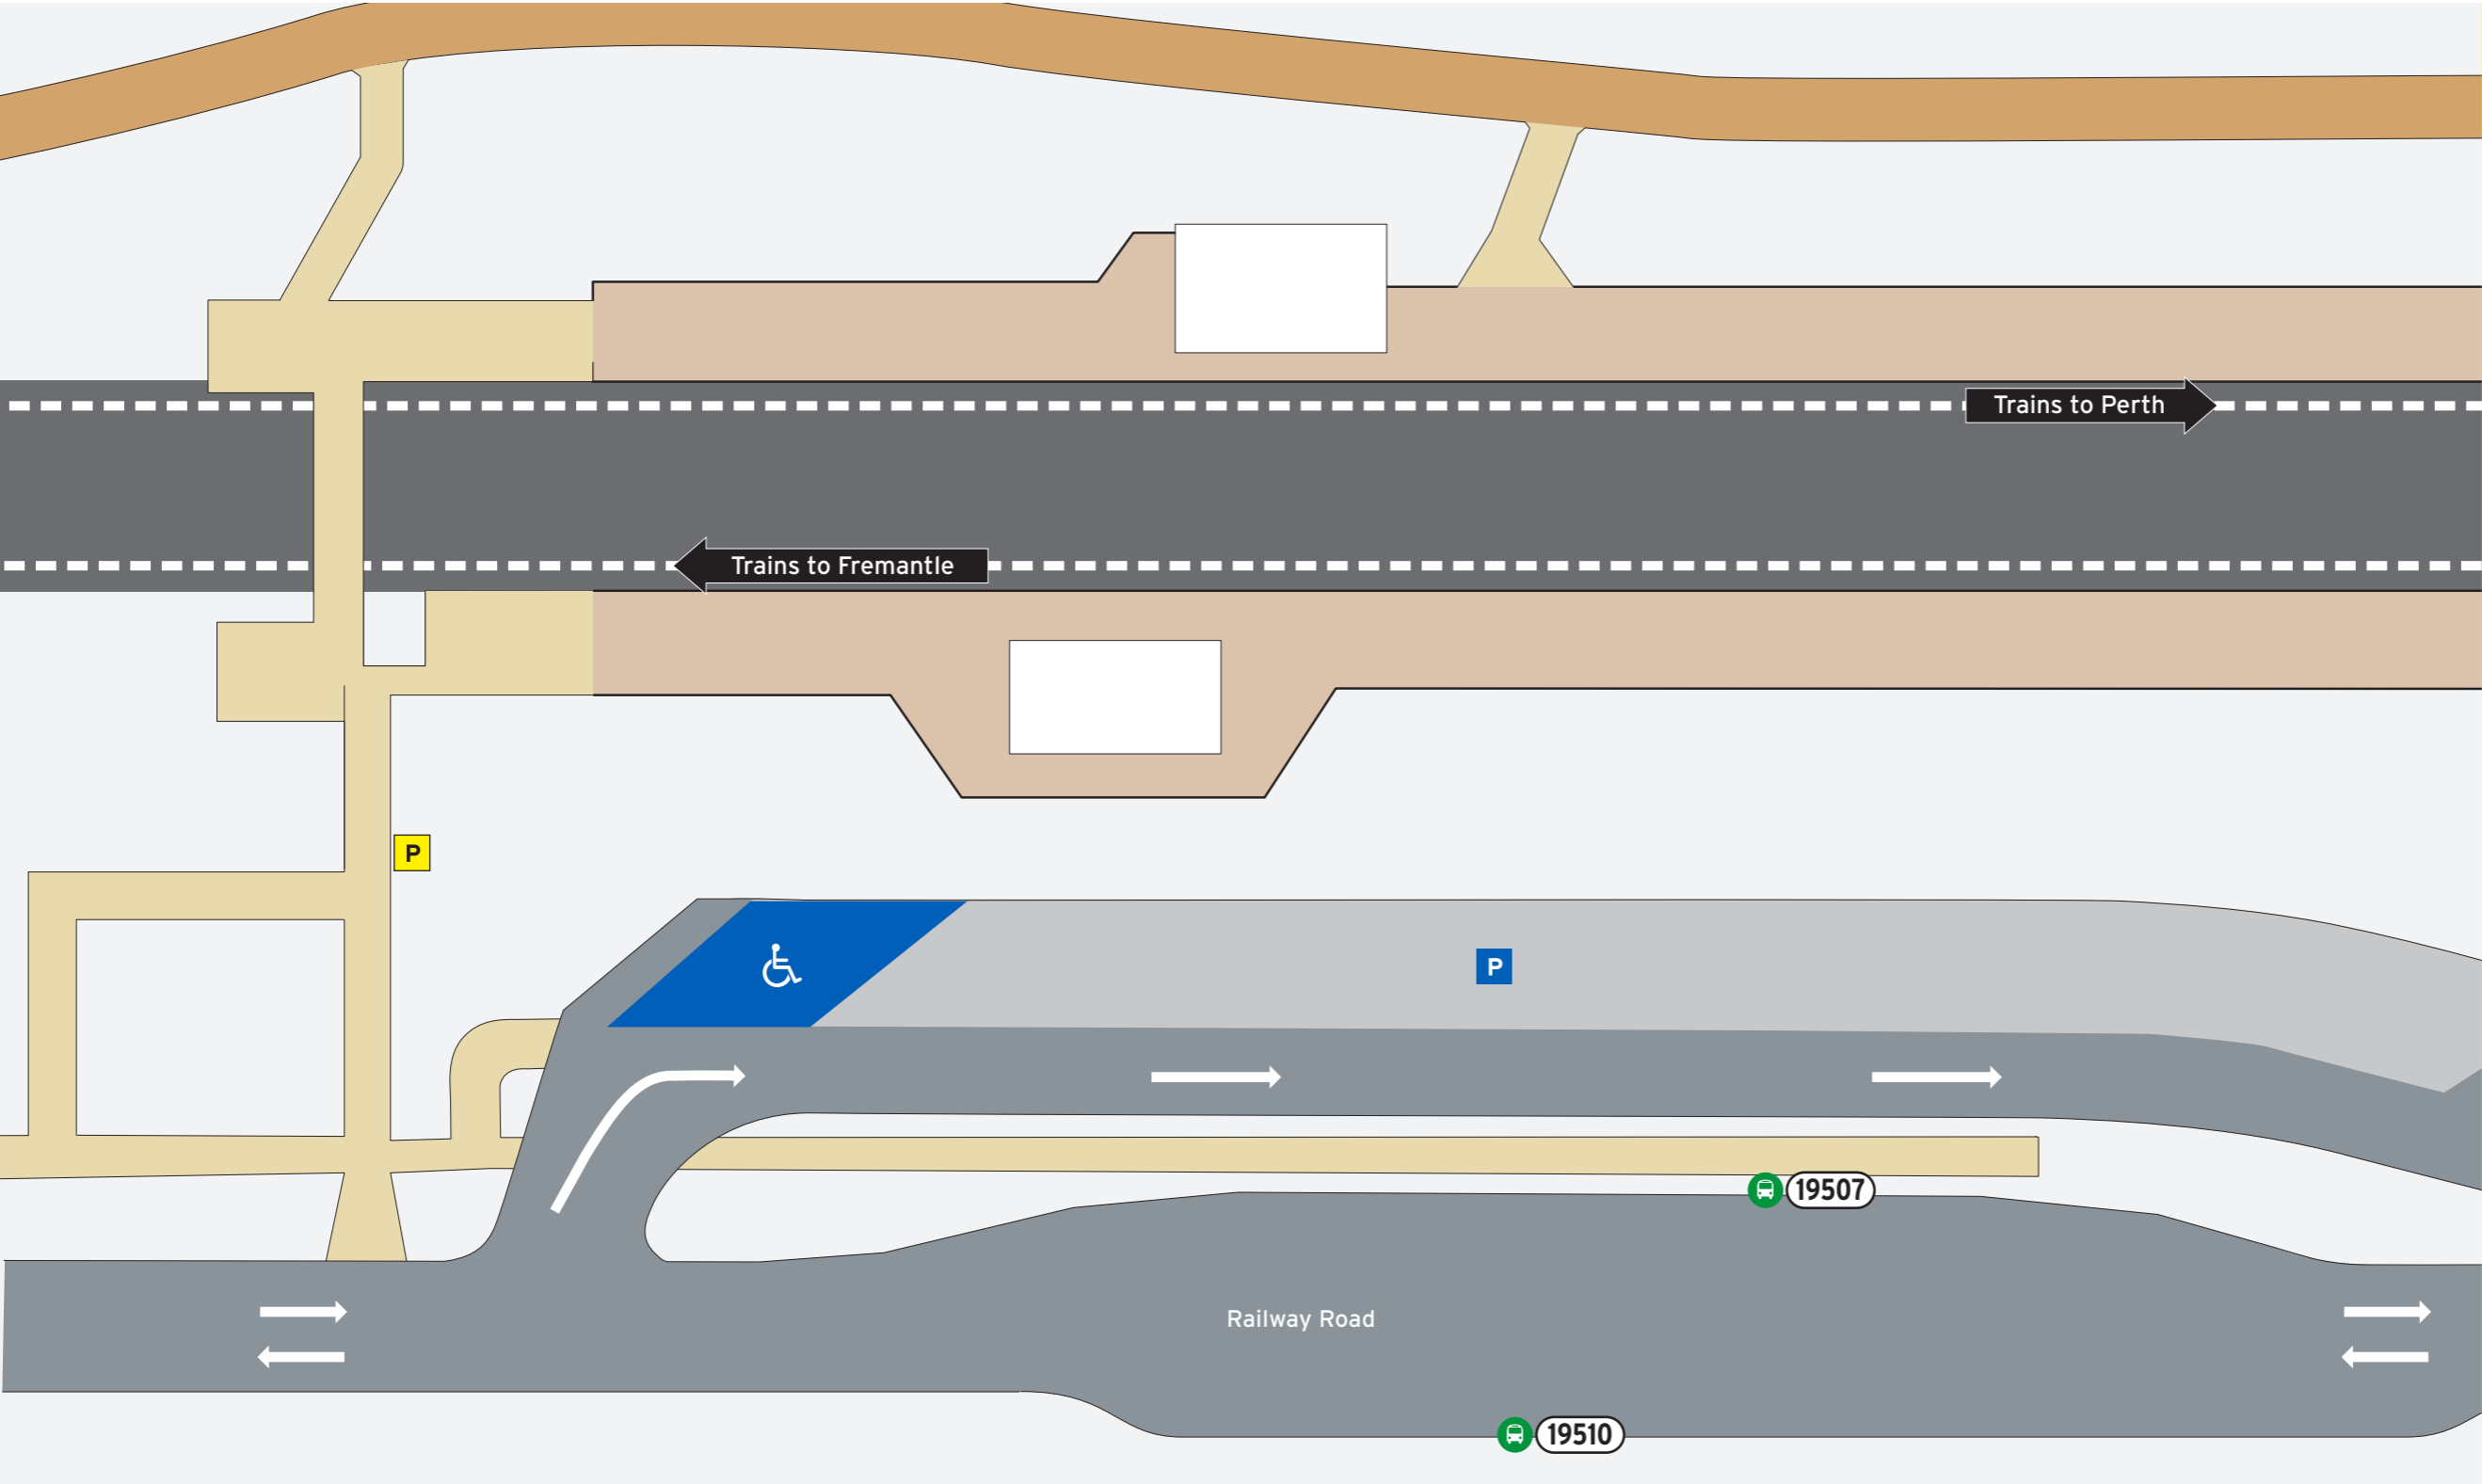

Bus Stands

Stand	Route
19507	906 Train replacement to Perth
19510	906 Train replacement to Fremantle Stn

Legend

North Point

Scale

 Bus Stop	 Transperth Parking	 Road
 Walking/Accessible Path	 Stairs	 Pathways
 Pedestrian Access		 Non-Accessible Area
 Bicycle Access		 Platform
		 Principal Shared Path

This parking charge applies to all vehicles.

For more information on parking your vehicle visit transperth.wa.gov.au

Legend

-  Bus Stop
-  Transperth Parking
-  Road
-  North Point
-  ACROD Parking
-  Pathways
-  Scale
0 20m
-  SmartParker Machine
-  Non-Accessible Area
-  Platform
-  Principal Shared Path